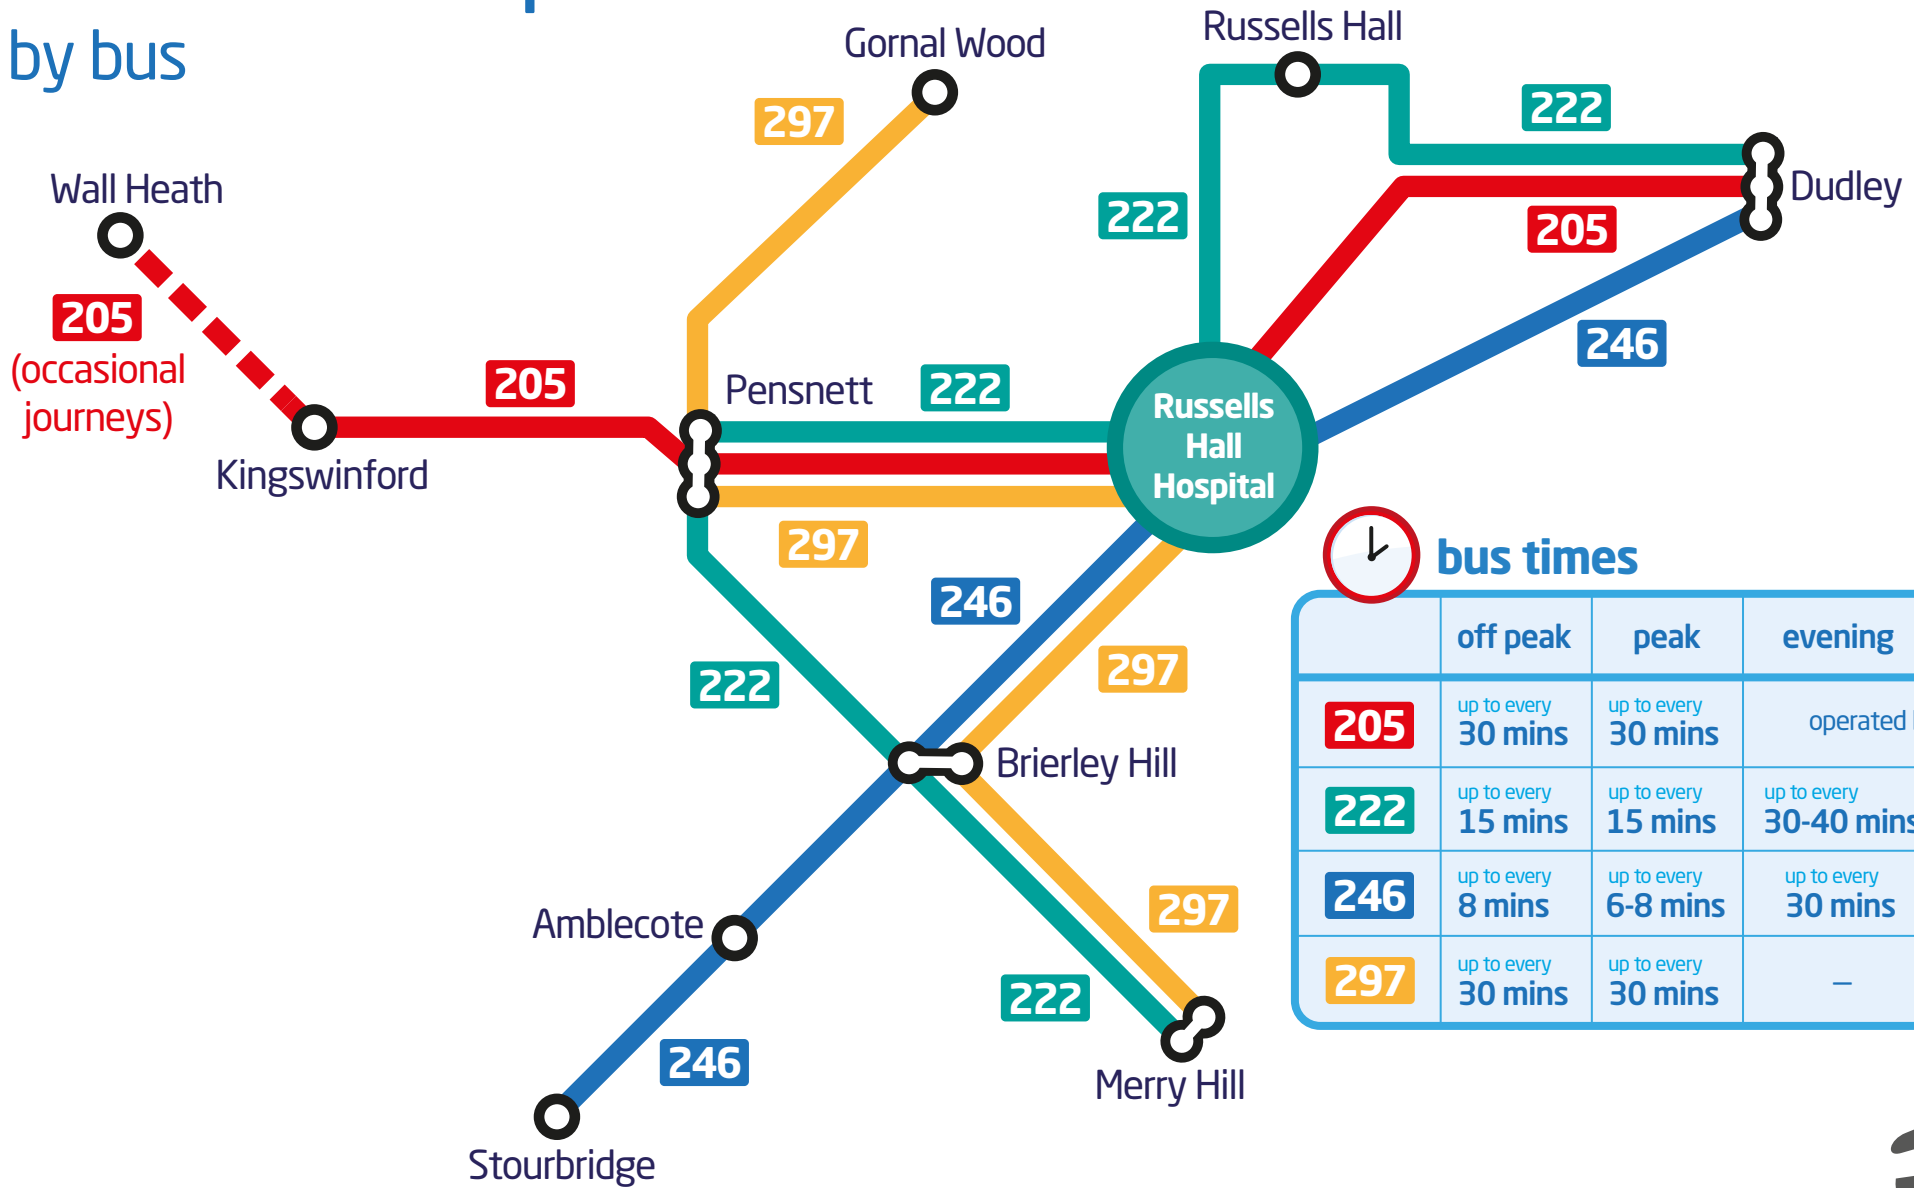

getting to & from Russells Hall Hospital by bus

bus times

	off peak	peak	evening	Sunday
205	up to every 30 mins	up to every 30 mins	operated by Diamond	
222	up to every 15 mins	up to every 15 mins	up to every 30-40 mins	up to every 20 mins
246	up to every 8 mins	up to every 6-8 mins	up to every 30 mins	up to every 20 mins
297	up to every 30 mins	up to every 30 mins	—	—

All the bus routes shown connect into a range of other National Express West Midlands services, check nxbus.co.uk for further details.